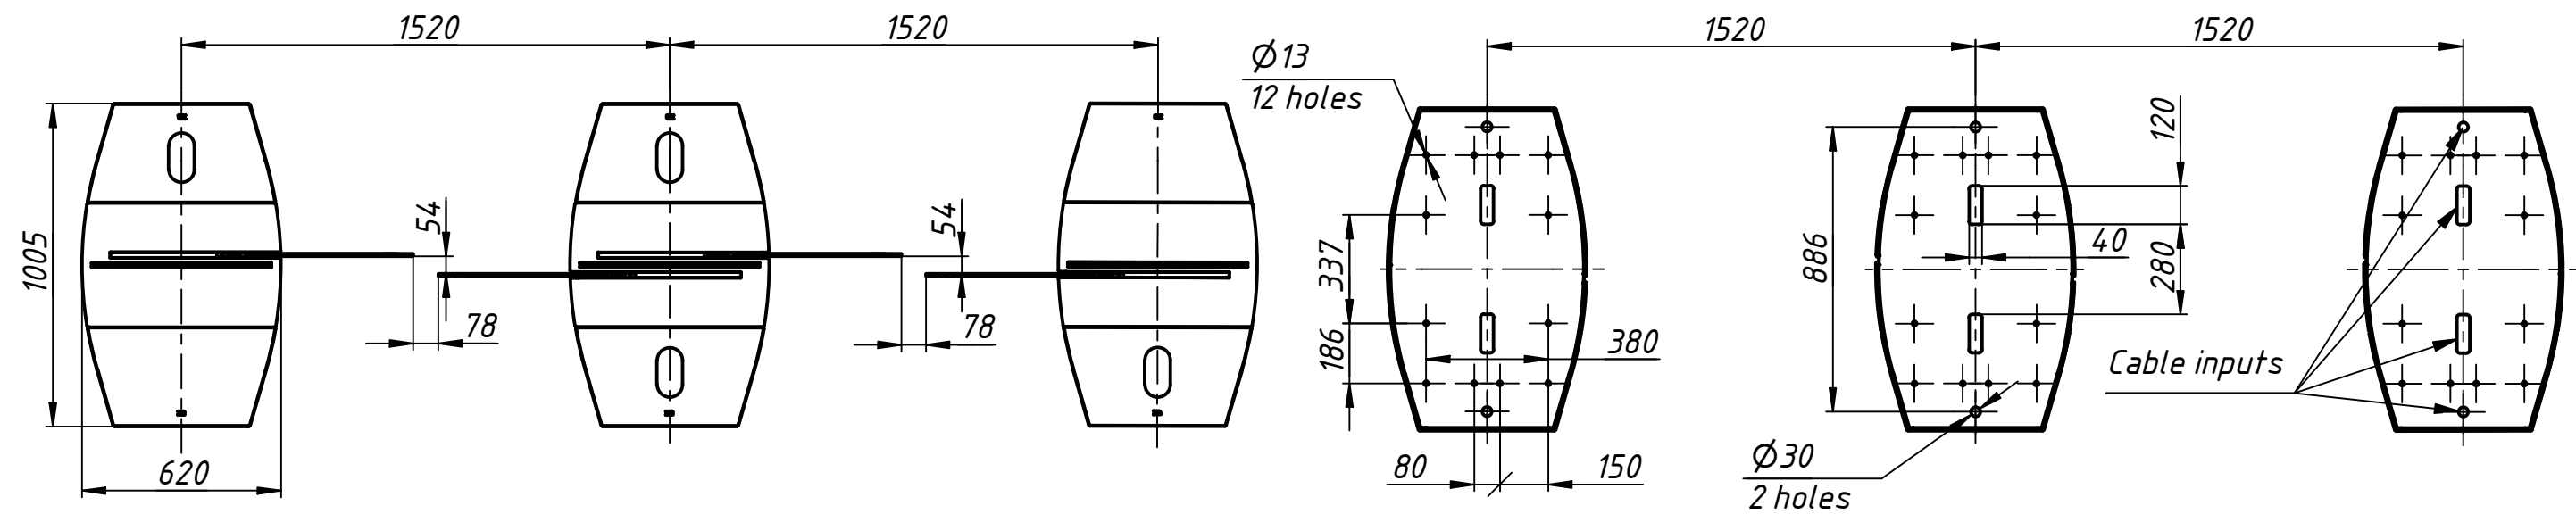

Solid glass top

Installation tamplate

Speed gates
 Jetpan
 900+900
www.tiso.global

Stainless steel top

Installation tamplate

Speed gates
Jetpan
900+900
www.tiso.global