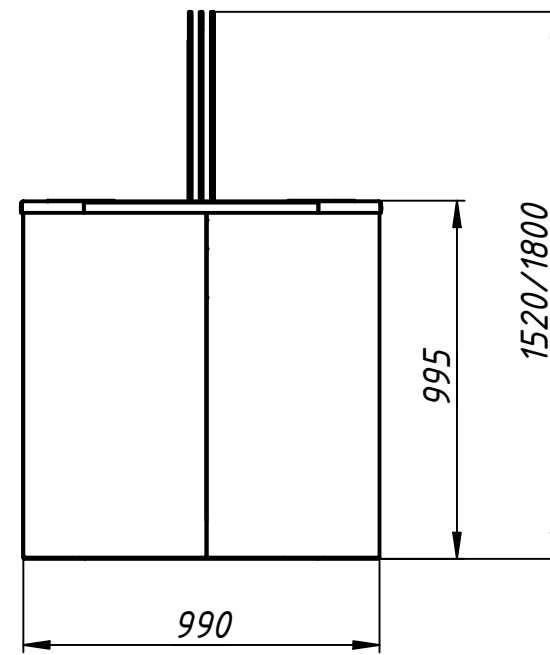

Solid glass top

Installation tamplate

Speed gates
 Jetpan
 900+900
www.tiso.global

Stainless steel top

Installation tamplate

Speed gates
Jetpan
900+900
www.tiso.global