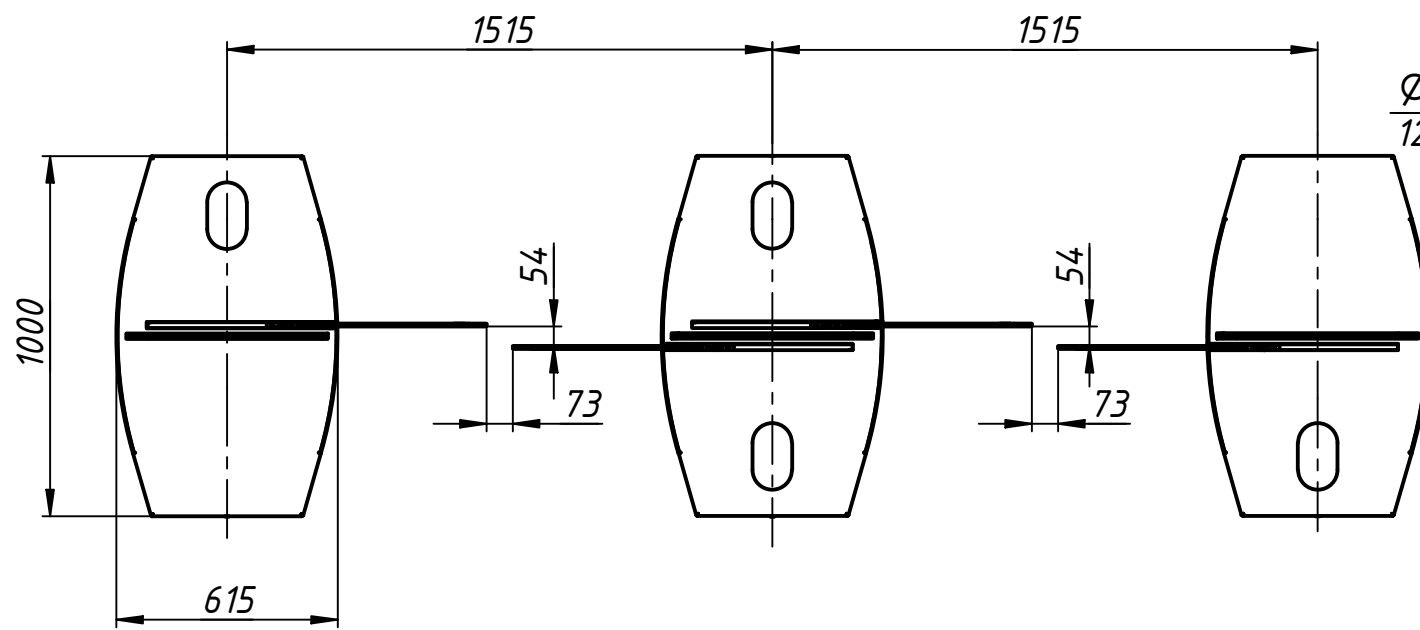

Solid glass top

Installation tamplate

Speed gates
 Jetpan
 900+900
www.tiso.global

Stainless steel top

Installation tamplate

Speed gates
Jetpan
900+900
www.tiso.global