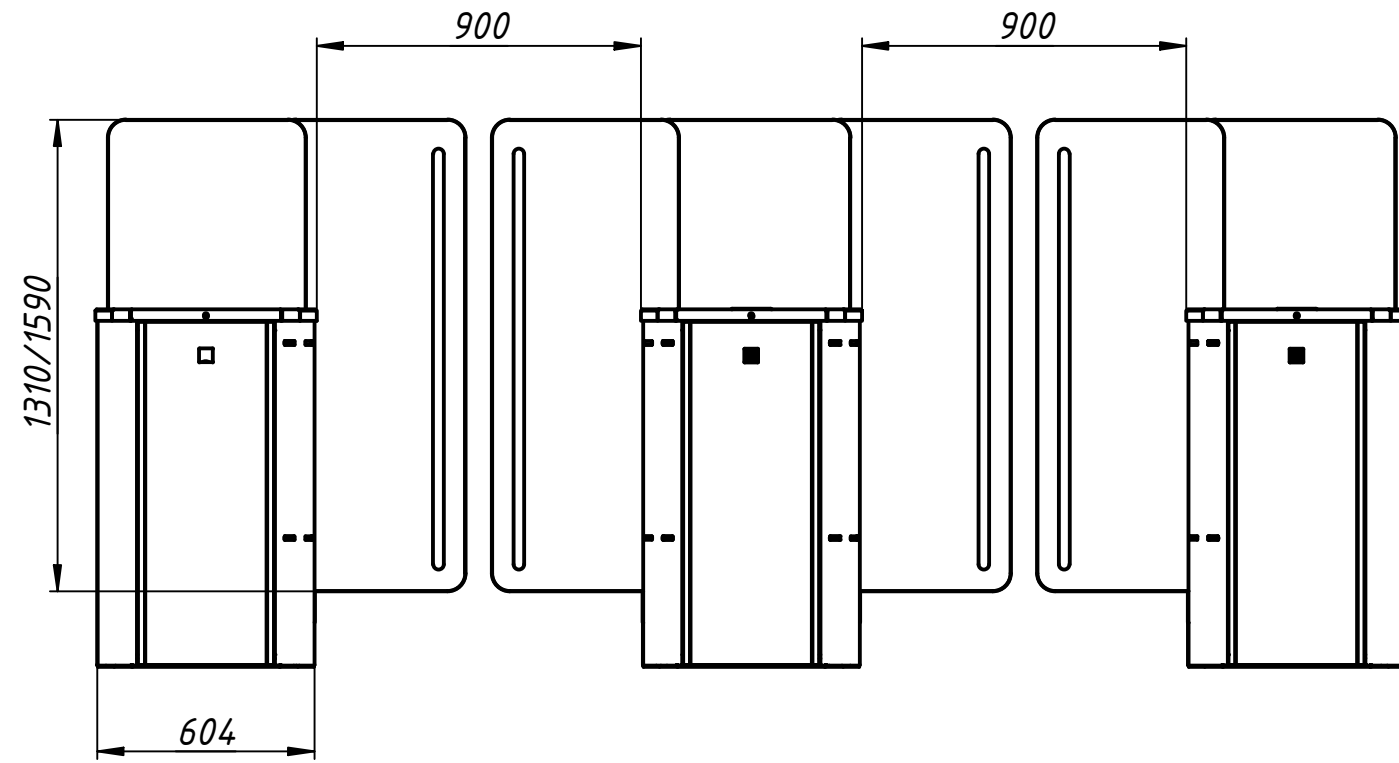

Solid glass top

Installation tamplate

Speed gates
 Jetpan
 900+900
www.tiso.global

Stainless steel top

Installation tamplate

Speed gates
Jetpan
900+900
www.tiso.global