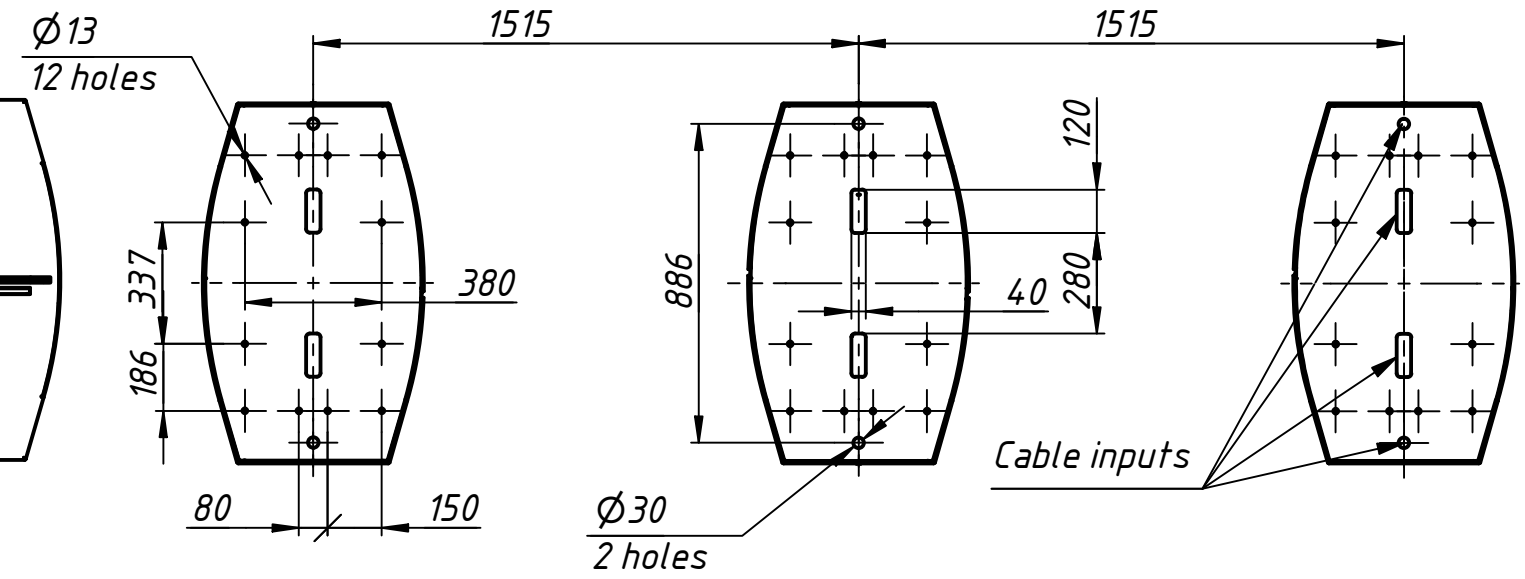

Solid glass top

Installation tamplate

Speed gates
 Jetpan
 900+900
www.tiso.global

Stainless steel top

Installation tamplate

Speed gates
Jetpan
900+900
www.tiso.global