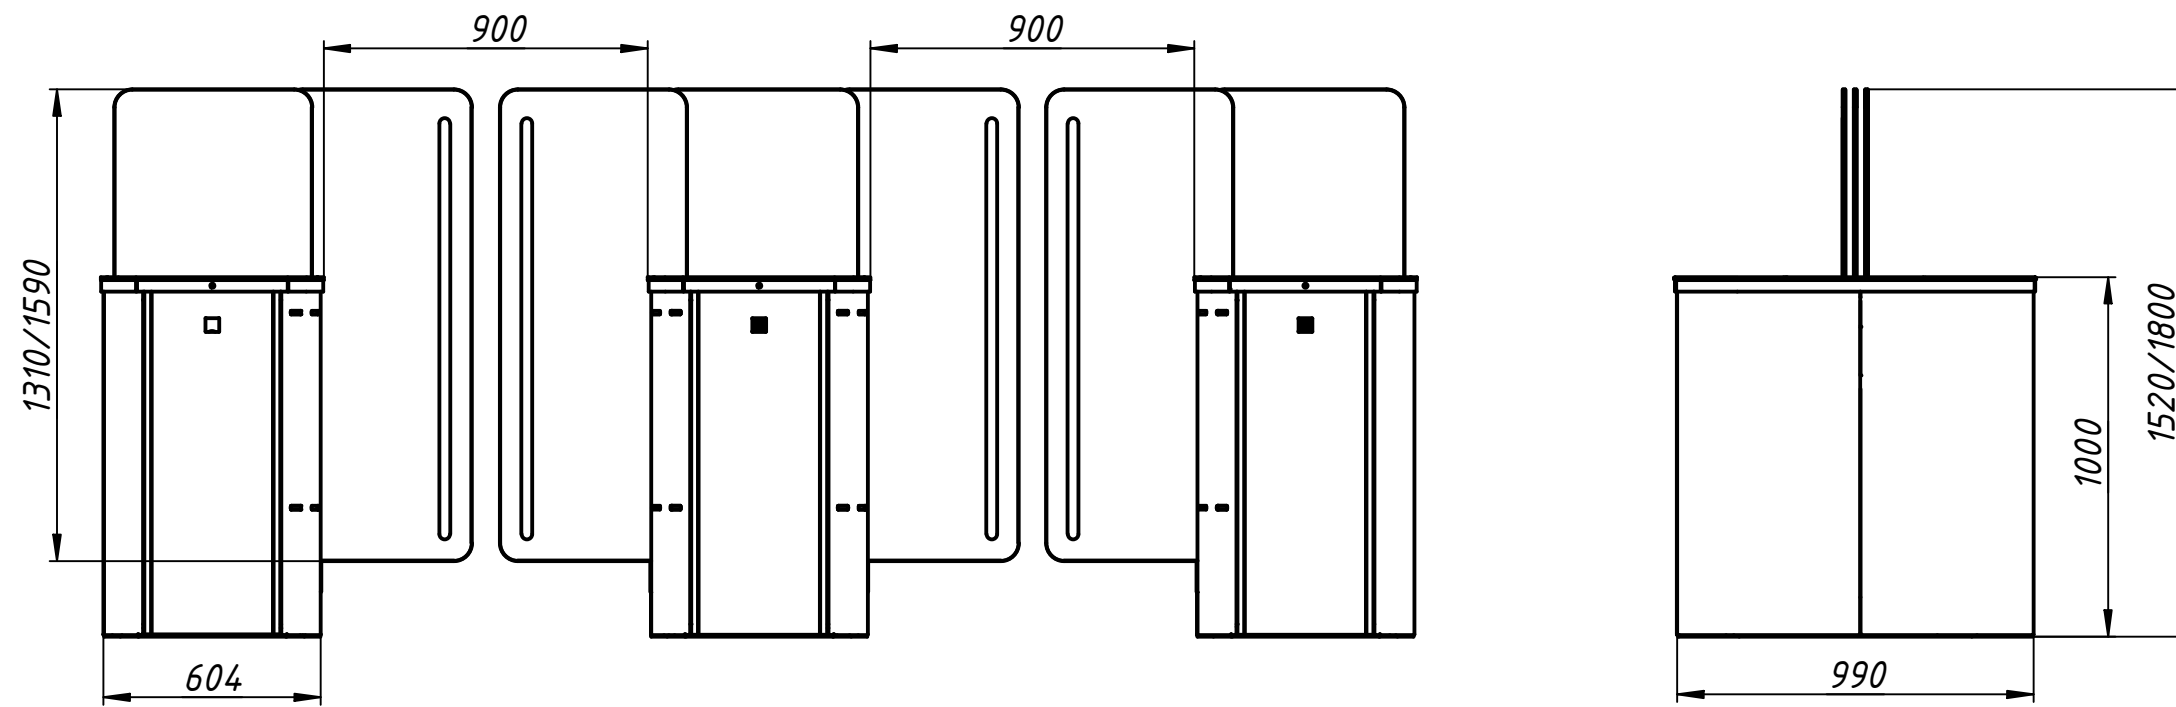

Solid glass top

Installation tamplate

Speed gates
 Jetpan
 900+900
www.tiso.global

Stainless steel top

Installation tamplate

Speed gates
Jetpan
900+900
www.tiso.global